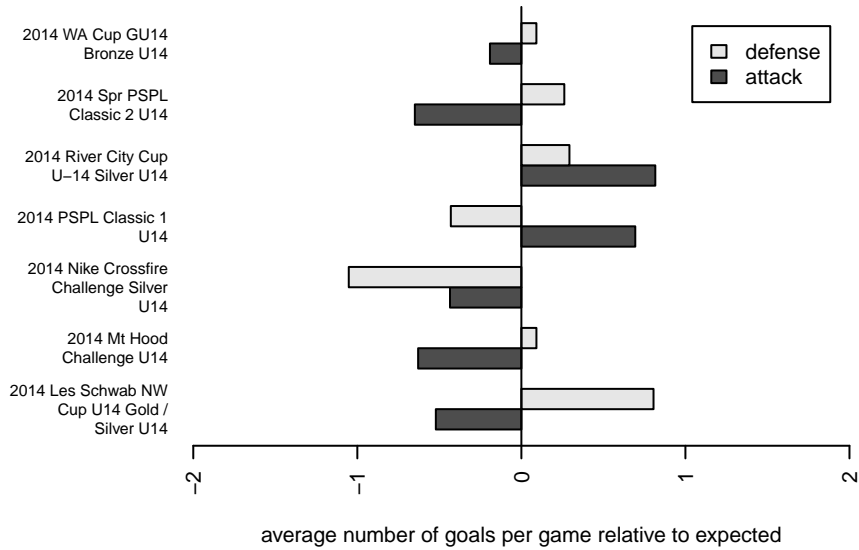

## SoccerEdge Academy Gold G00

Soccer Edge Academy  
 Spokane, WA  
 G00 total strength=984  
 attack=1.86 defense=1.93  
 fall league = PSPL Classic 1 U14  
 spr league = Spr PSPL Classic 2 U14

alt names used:  
 SEAFc 00 GOLD (WA)  
 SoccerEdge Academy G2000 Gold  
 SEAFc 00 GOLD (WA)  
 SoccerEdge Academy FC G00 Gold  
 SEAFc 00 GOLD (WA)  
 SoccerEdge Academy FC G00 Gold  
 SOCCEREDGE ACADEMY FC SEAFc 00 GO

Venues played:  
 2014 Nike Crossfire Challenge Silver U14  
 2014 River City Cup U-14 Silver U14  
 2014 Les Schwab NW Cup U14 Gold / Silver U  
 2014 Mt Hood Challenge U14  
 2014 PSPL Classic 1 U14  
 2014 Spr PSPL Classic 2 U14  
 2014 WA Cup GU14 Bronze U14

**attack and defense variance (black dot)  
relative to other teams  
and top 10 in region**

**attack and defense rating  
relative to others at age  
and all opponents in last 13 months**

**Performance relative to 13 month average**