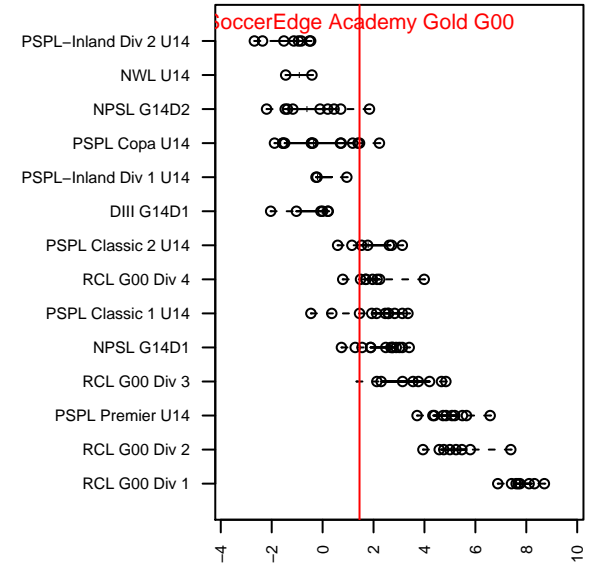

## SoccerEdge Academy Gold G00

Soccer Edge Academy  
 Spokane, WA  
 G00 total strength=984  
 attack=1.86 defense=1.93  
 fall league = PSPL Classic 1 U14  
 spr league = Spr PSPL Classic 2 U14

alt names used:  
 SEAFc 00 GOLD (WA)  
 SoccerEdge Academy G2000 Gold  
 SEAFc 00 GOLD (WA)  
 SoccerEdge Academy FC G00 Gold  
 SEAFc 00 GOLD (WA)  
 SoccerEdge Academy FC G00 Gold  
 SOCCEREDGE ACADEMY FC SEAFc 00 GO

**attack and defense variance (black dot)  
relative to other teams  
and top 10 in region**

**attack and defense rating  
relative to others at age  
and all opponents in last 13 months**

**Performance relative to 13 month average**