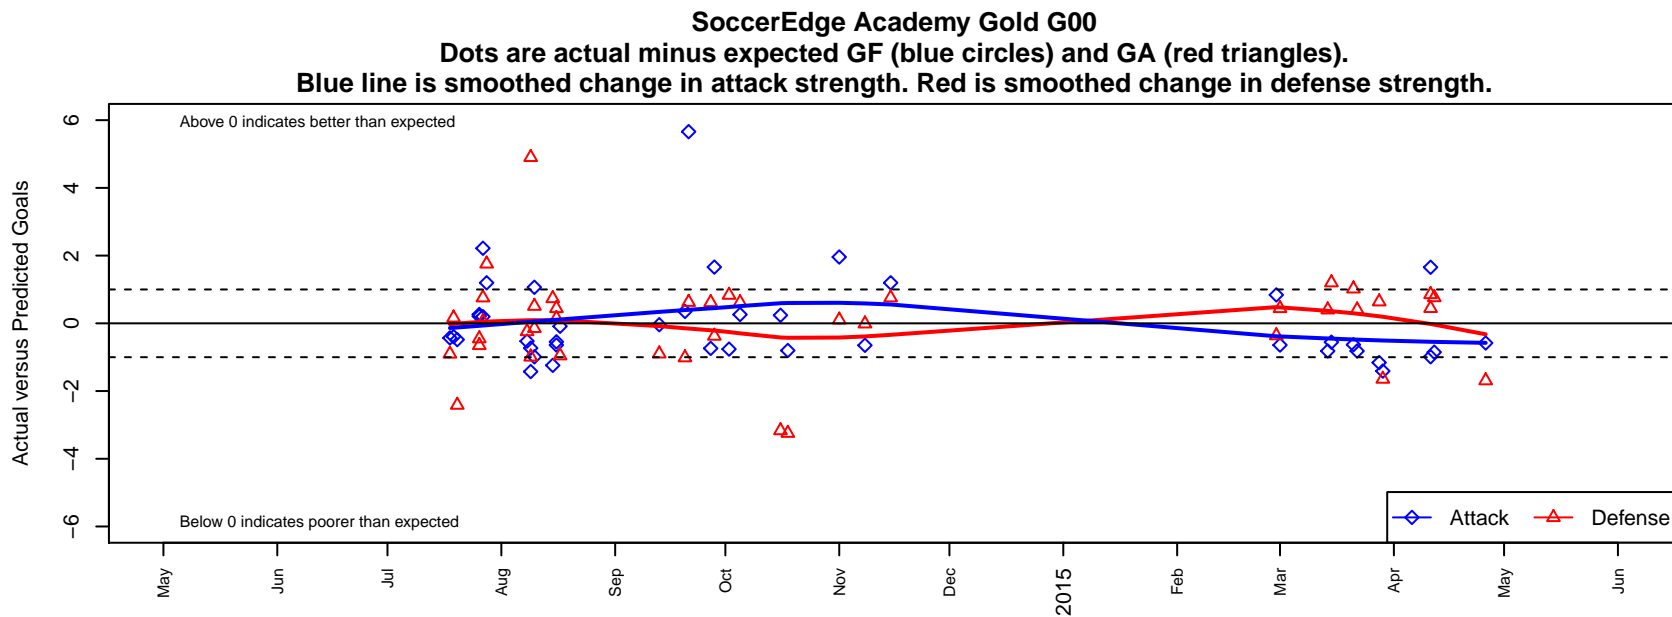

## SoccerEdge Academy Gold G00

Soccer Edge Academy  
 Spokane, WA  
 G00 total strength=984  
 attack=1.86 defense=1.93  
 fall league = PSPL Classic 1 U14  
 spr league = Spr PSPL Classic 2 U14

alt names used:  
 SEAFc 00 GOLD (WA)  
 SoccerEdge Academy G2000 Gold  
 SEAFc 00 GOLD (WA)  
 SoccerEdge Academy FC G00 Gold  
 SEAFc 00 GOLD (WA)  
 SoccerEdge Academy FC G00 Gold  
 SOCCEREDGE ACADEMY FC SEAFc 00 GO

**attack and defense variance (black dot)  
relative to other teams  
and top 10 in region**

**attack and defense rating  
relative to others at age  
and all opponents in last 13 months**

**Performance relative to 13 month average**